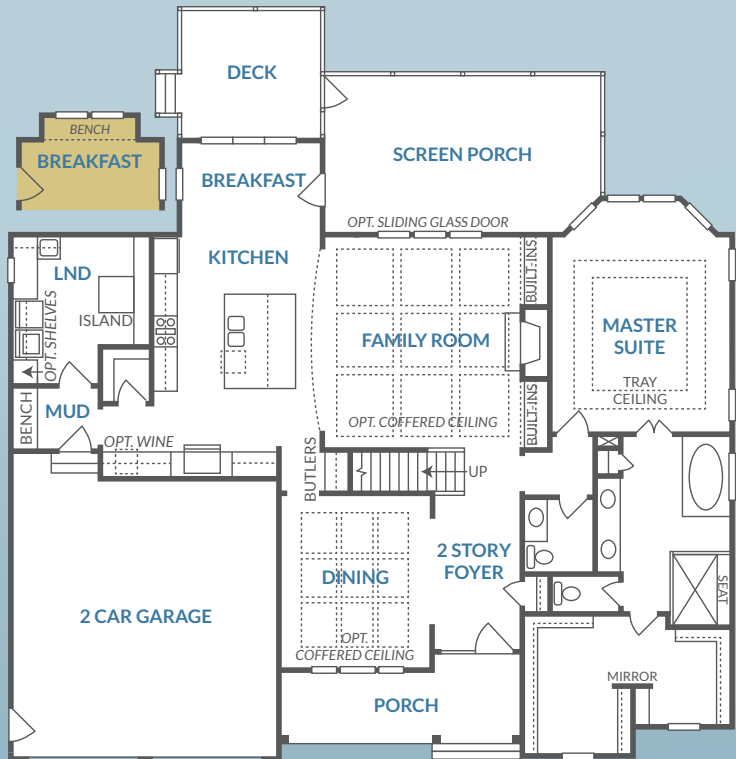

THE JENSEN

European

Transitional

Farmhouse

English Country

Optional Unfinished Attic
(COMMUNITY & HOMESITE SPECIFIC)

1st Floor

2nd Floor

Optional Basement
(COMMUNITY & HOMESITE SPECIFIC)

NOTE: Homeplan layout reflecting Elevation A